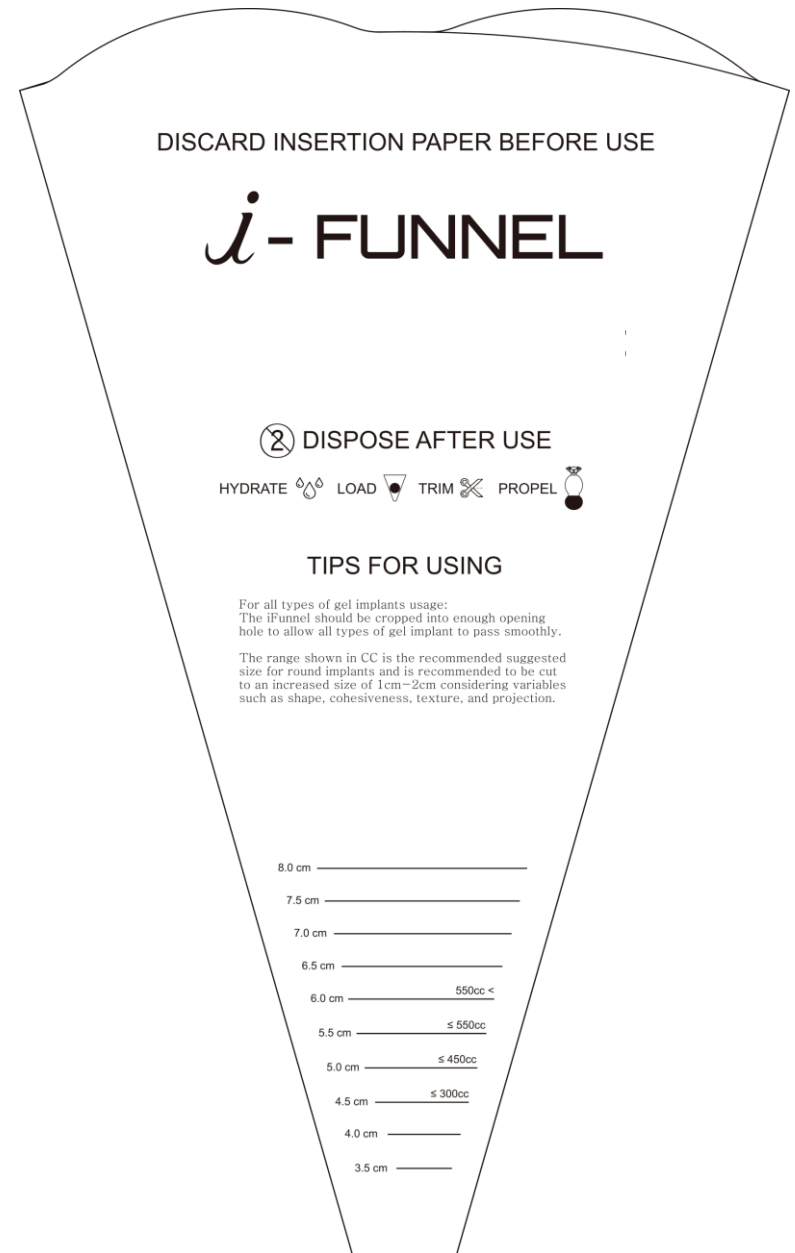

## FEATURES

- Easy Way to Use
- Minimum Incision Maximum Efficiency
- Minimum Contact, Maximum Accomplishment
- No More Finger Insertion Method

Gamma Ray Sterilized Hygienic Products

HYDRATE

LOAD

TRIM

PROPEL

Move the sleeve like it's being squeezed out.

5. Propel the prosthesis slightly out of the product outlet to check the direction of the prosthesis.
6. Insert the end of the outlet of the product about 1 cm inside the skin incision line and apply force to the product until the prosthesis comes out.
7. Push out the prosthesis as it is applied.