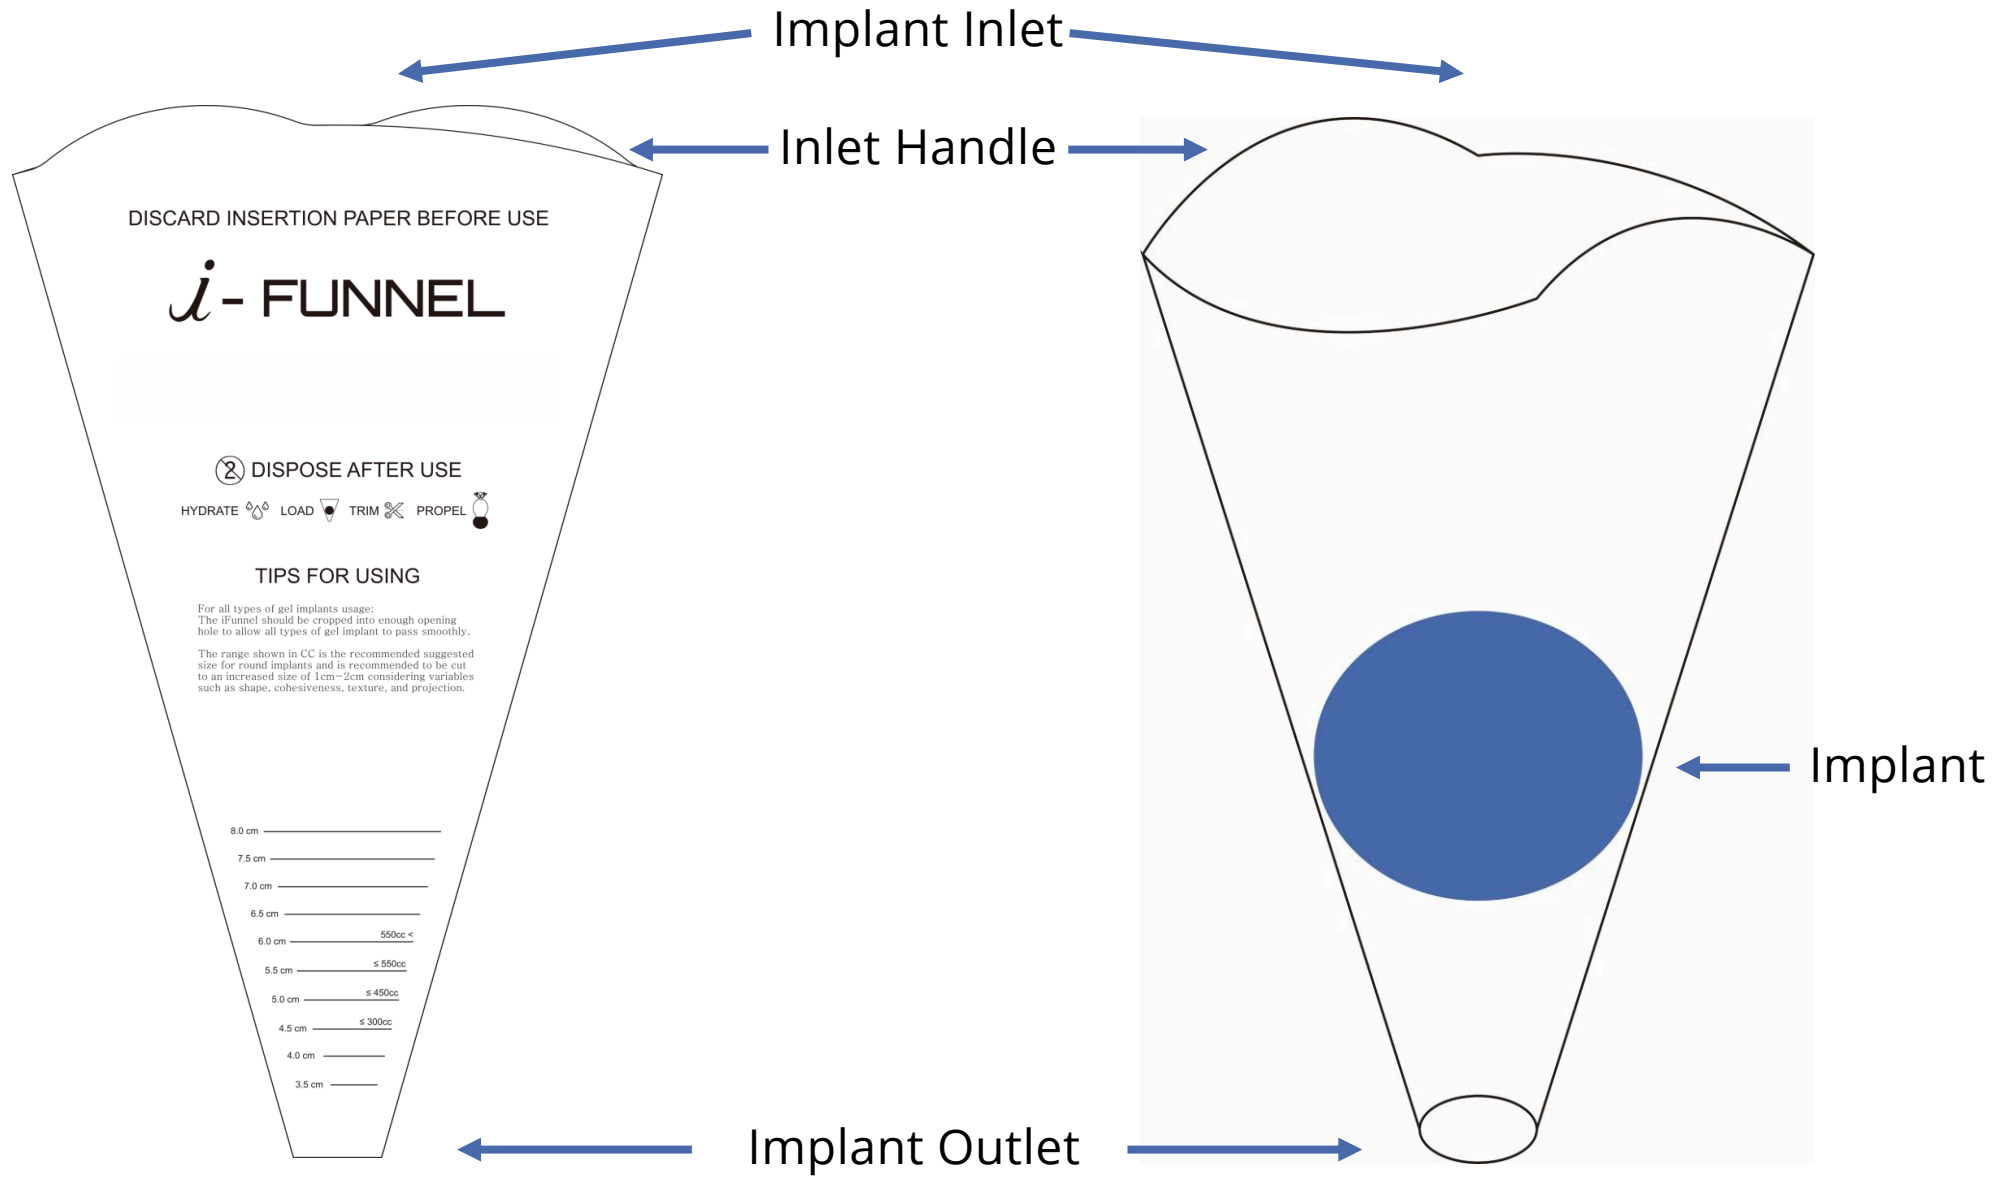

# *i*-FUNNEL

Insertion Assistant Sleeve for Implantation

**It's not the first one.  
BUT IT'S THE BEST ONE.**

## FEATURES

- Easy Way to Use
- Minimum Incision Maximum Efficiency
- Minimum Contact, Maximum Accomplishment
- No More Finger Insertion Method

Gamma Ray Sterilized Hygienic Products

HYDRATE

LOAD

TRIM

PROPEL

## Instruction

1. Hydrate the inner surface of the product by immersing the entire product in a container filled with sterile saline.
2. Hold the handle of the hydrated product and open the inlet to insert the prosthesis.
3. If the prosthesis is large, use sterilized scissors to cut the product to the scale appropriate to the size of the product.
4. With one hand supporting the inlet of the product, the other hand holds the prosthesis toward the outlet of the product.

Move the sleeve like it's being squeezed out.

5. Propel the prosthesis slightly out of the product outlet to check the direction of the prosthesis.
6. Insert the end of the outlet of the product about 1 cm inside the skin incision line and apply force to the product until the prosthesis comes out.
7. Push out the prosthesis as it is applied.