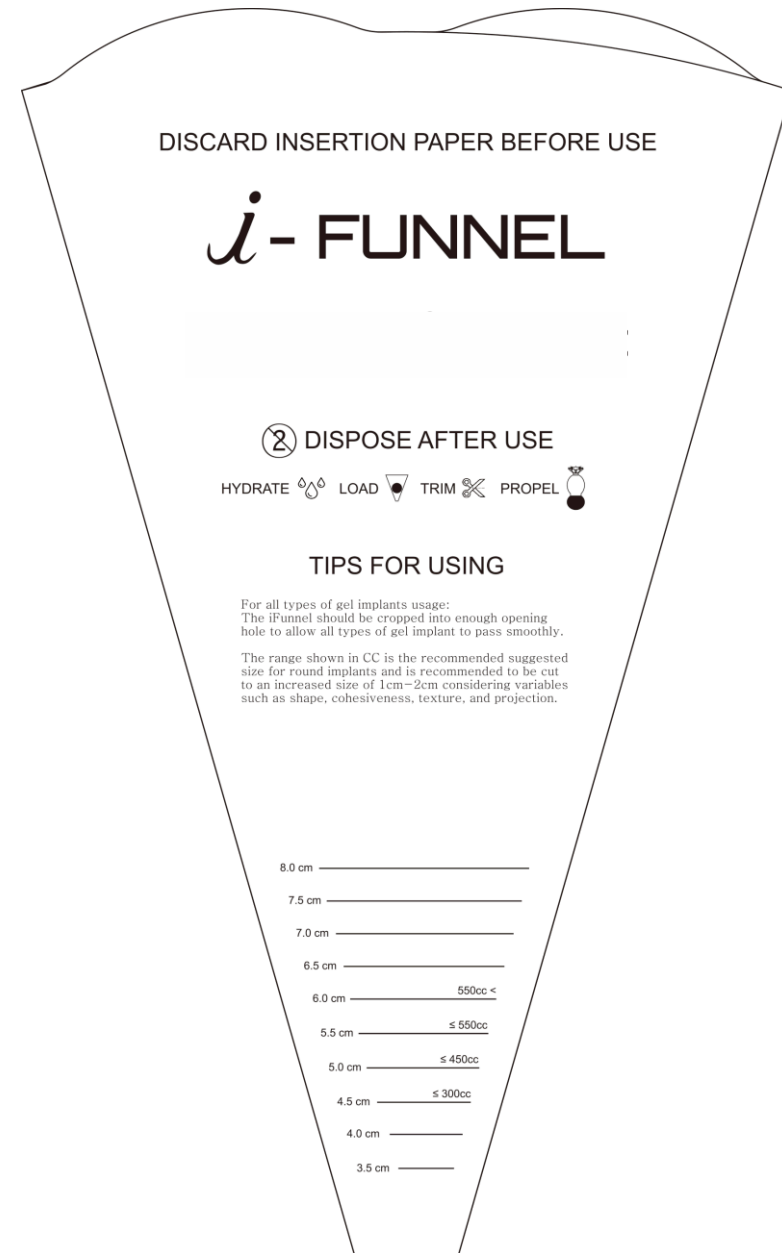

SHAPE YOUR ENCHANTMENT